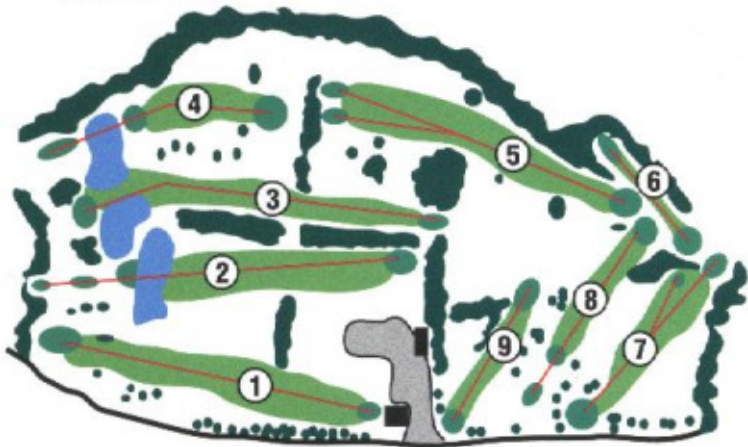

Victoria Road #8
 (formerly Highway #35A)
 Fenelon Falls, Ontario
 K0M 1N0
 (705) 887-2935

DalboGolf.com 1.800.267.2781

COURSE RULES

1. RCGA rules govern all play except as modified by local rules.
2. Please repair all ball-marks and replace divots.
3. Please let faster players play through.

Hole #2 - Ball in rock hump between white stakes: player has free lift no closer to the hole. Outside white stakes results in one stroke penalty, or play the ball where it lies.

Hole #6 - Ball in sand pit by #7 tee, free lift - no closer to hole.

Hole #7 - Ball hit over fence: shoot from drop area on either side of the green and one stroke penalty. Player is entitled to a "one club length" relief from the fence when the fence impedes swing.

Hole #9 - Ball in parking lot or over the fence behind the green: lift to grass, no closer to the hole and one stroke penalty.

NEW 18 HOLE MINI PUTT

2173 Glenarm Road
 (1 mile West of Hwy. 35)
 705-887-6218

www.meadowoaksgolf.com

Open 7 days a week at 9 AM

SAND TRAPS, PITCHING AND PUTTING GREENS

Hole		1	2	3	4	5	6	7	8	9	Out
Blue	Yards	335	355	320	230	320	130	205	200	160	2255
	Par	4	4	4	4	4	3	3	3	3	32
	Handicap	5	3	2	9	4	8	6	1	7	
White	Yards	310	315	305	215	315	110	190	185	140	2085
	Par	4	4	4	4	4	3	3	3	3	32
Yellow	Yards	300	270	295	145	310	100	175	180	135	1910
	Par	5	4	5	3	5	3	4	4	3	36